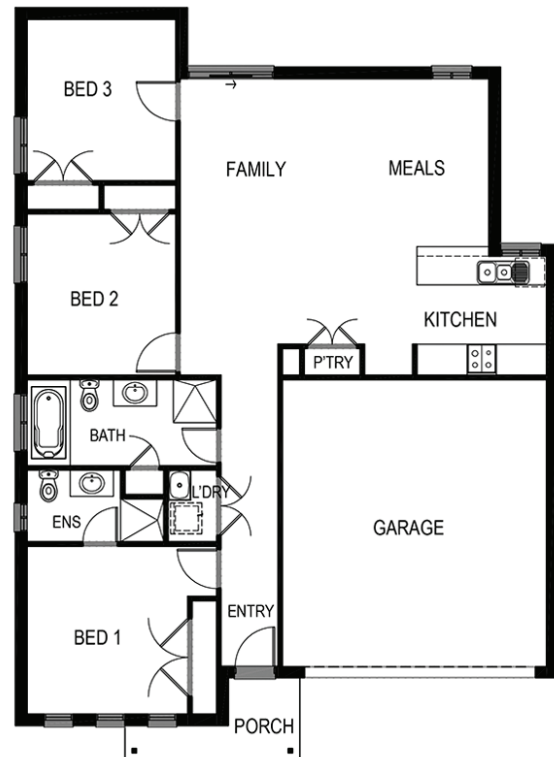

HOUSE & LAND PACKAGE

- Stylish, practical floorplans
- Amazing on-trend inclusions beyond the essentials

CALEDONIA

Metro 164

3 bedrooms 2 bathrooms 2 cars 12.5m

*Simplicity
range*

Lot: 402 Leyburn Parade, Wollert

Estate: Caledonia

Block size: 400m²

Title Exp: July 2019

House Size: 16.44sq

Package Includes:

- Carpet and Floor tiles throughout
- Stainless steel upright cooker and rangehood
- Colorbond® roof
- Choice of affordable add on packs to complete your home
- 4 interior designed internal & 6 external colour schemes
- BAL 12.5 included
- Fixed Site Costs
- 6-star energy rating on BEST orientation
- Smart design to suit compact block sizes